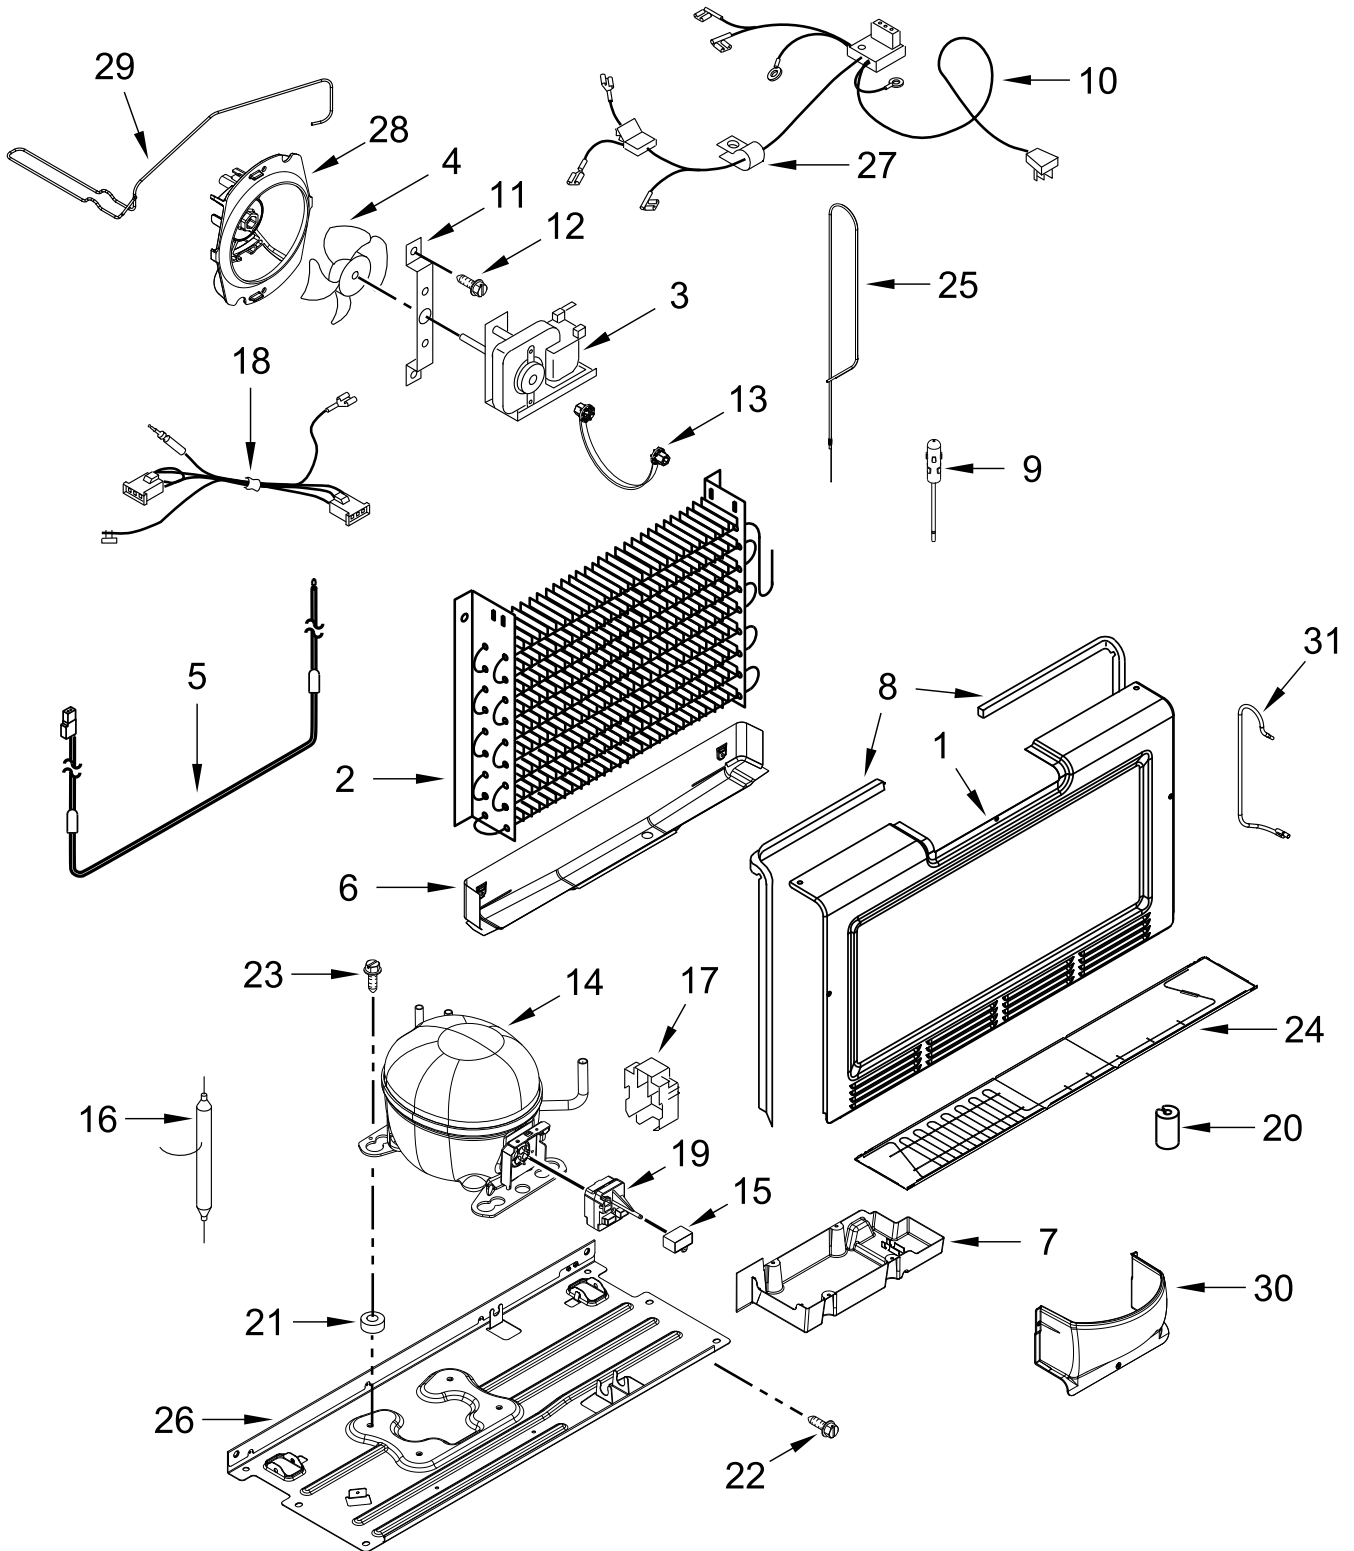

UNIT PARTS

UNIT PARTS

<u>Illus.</u> <u>No.</u>	<u>Part No.</u>	<u>Description</u>
1	W10574307	Cover, Evaporator
2	W10574283	Evaporator
3	W10359880	Fan Motor
4	2169142	Blade, Fan
5	W10316428	Heater, Defrost
6	W10314195	Shield, Heat
7	W10574291	Drain Pan, Evaporator
8	W10574305	Gasket, Evaporator Cover
9	W10383615	Thermistor, Freezer Evaporator
10	W10675446	Wire Harness (Includes Power Cord)
11	13058002	Clip, Evaporator Motor
12	3-80732-014	Screw

<u>Illus.</u> <u>No.</u>	<u>Part No.</u>	<u>Description</u>
13	W10150583	Grommet, Fan Motor
14	W10591687	Compressor
15	W10350564	Capacitor
16	W10709968	Drier
17	W10574450	Shield, Capacitor
18	W10693200	Harness, Evaporator Fan
19	W10512742	Device, Start
20	2319835	Grommet, Condenser
21	2183042	Grommet
22	W10142287	Bolt
23	489473	Screw
24	W10682883	Condenser
25	W10619953	Heat Exchanger

<u>Illus.</u> <u>No.</u>	<u>Part No.</u>	<u>Description</u>
26	W10574497	Pan, Compressor
27	549193	Clamp, Power Cord
28	W10574469	Shroud, Evaporator Fan
29	W10574478	Discharge Tube
30	W10574274	Cover, Evaporator Fan
31	W10574571	Suction Tube REFRIGERANT CHARGE 3.5 oz (R-134)