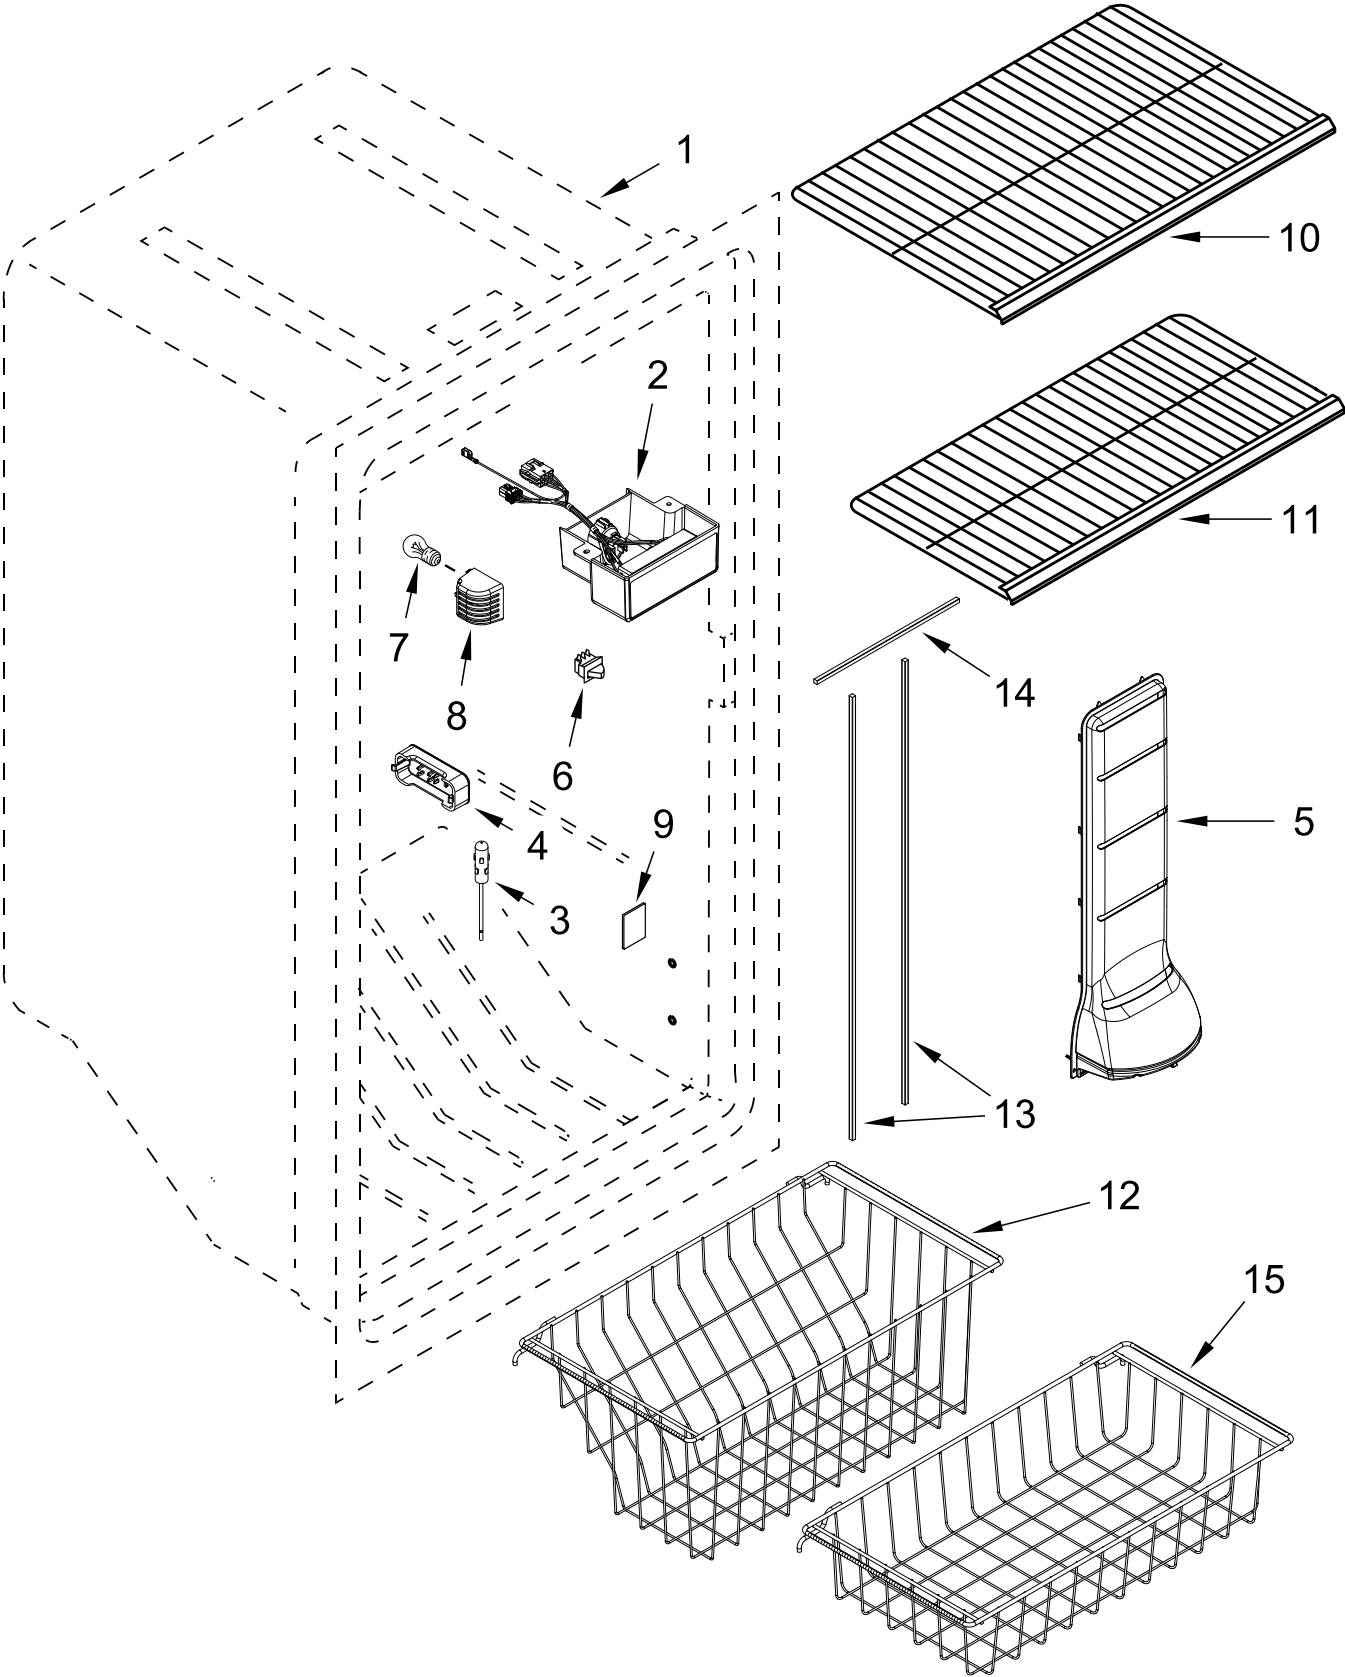

LINER PARTS

LINER PARTS

<u>Illus.</u> <u>No.</u>	<u>Part No.</u>	<u>Description</u>
1		Liner (Not A Serviceable Part)
2	W10717833	Control Assembly
3	W10384183	Thermistor, Refrigerator Compartment
4	W10608692	Cover, Thermistor
5	W10574272	Air Tower
6	W10755325	Switch, Light
7	W10745744	Lamp, LED

<u>Illus.</u> <u>No.</u>	<u>Part No.</u>	<u>Description</u>
8	W10569269	Lens, Control Box
9	1-60123-001	Cover, Icemaker Hole
10	W10569282	Wire Shelf, Deep
11	W10569283	Wire Shelf, Shallow
12	W10713812	Basket, Deep
13	W10574368	Gasket, Air Tower (Vertical)
14	W10574564	Gasket, Air Tower (Horizontal)

<u>Illus.</u> <u>No.</u>	<u>Part No.</u>	<u>Description</u>
15	W10713813	Basket, Shallow
		FOLLOWING PARTS NOT ILLUSTRATED ICE MAKER FIELD INSTALLABLE
	W10670871	Icemaker (ECKMF95)