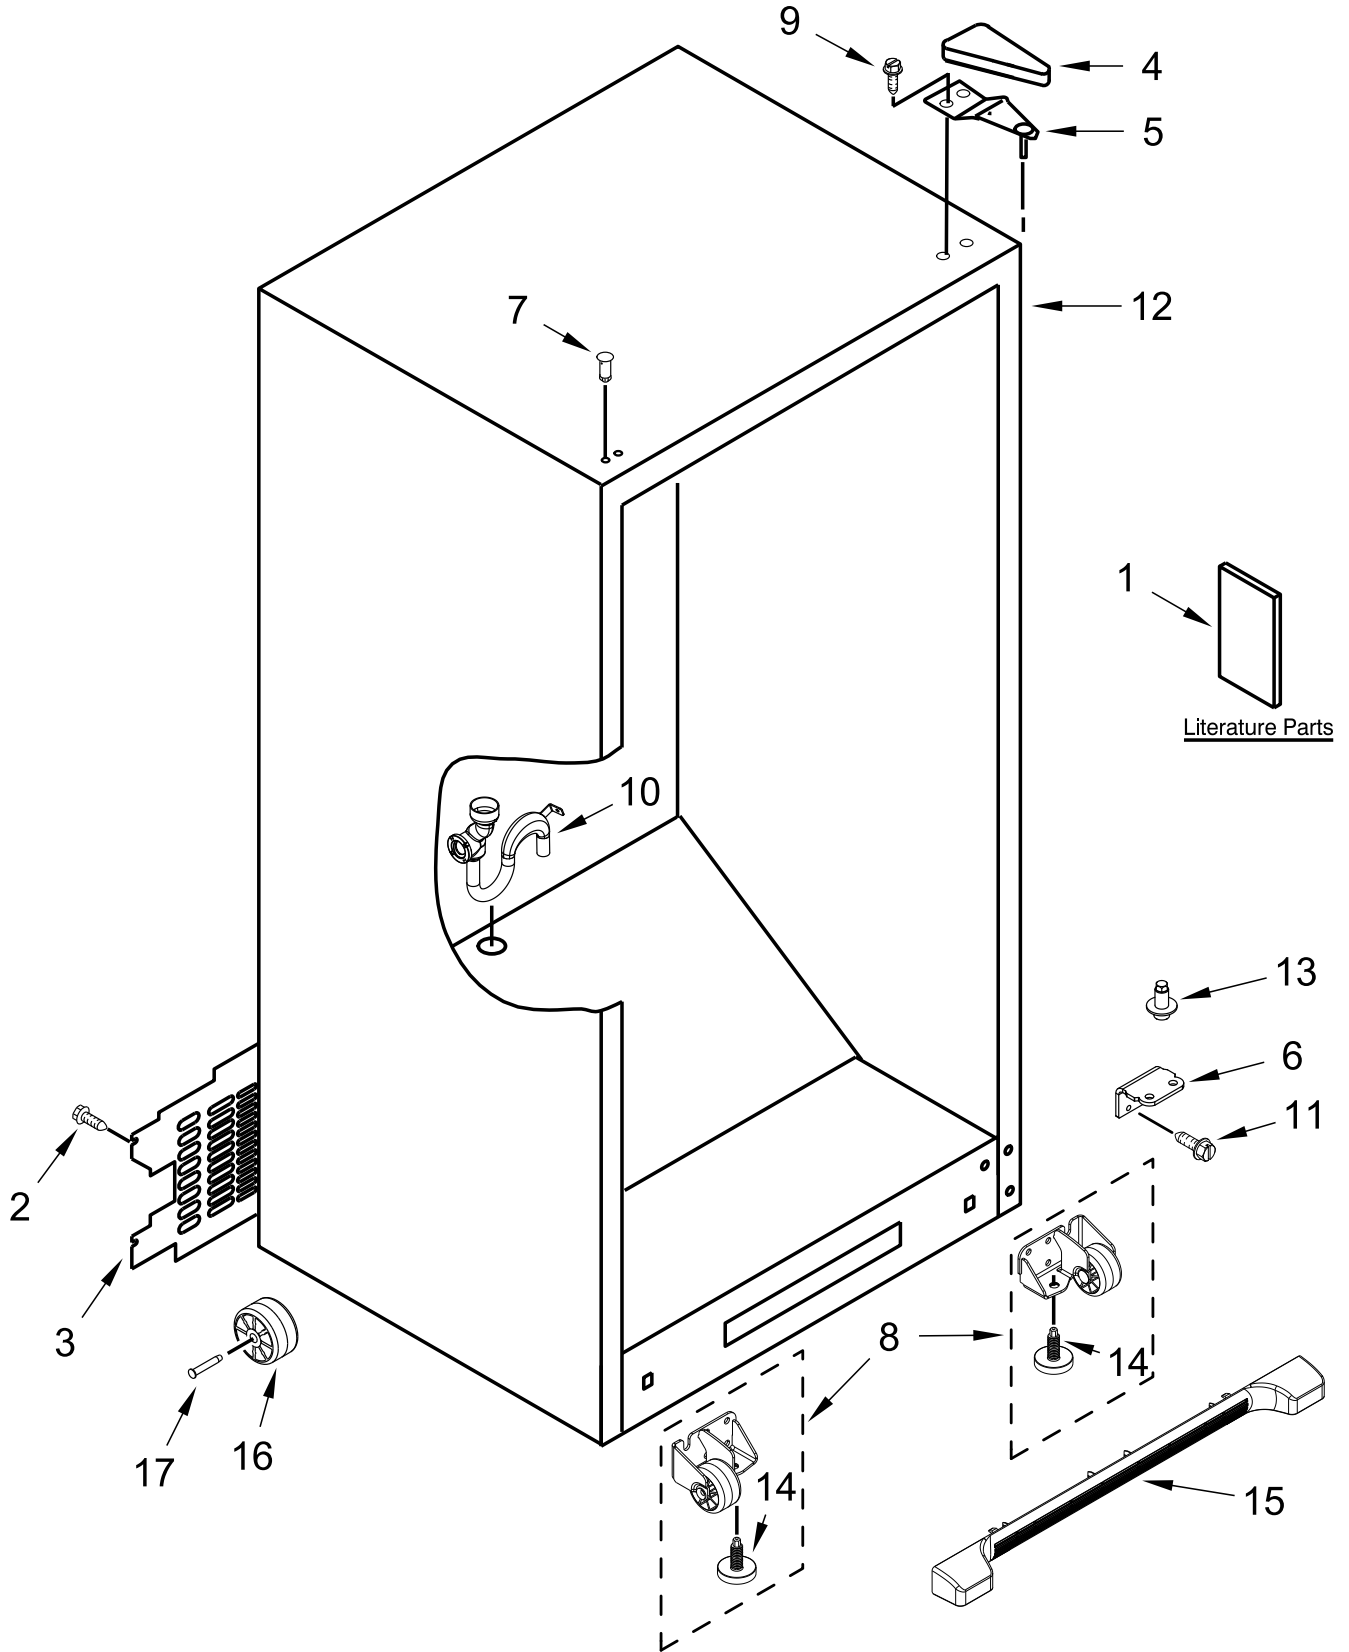

VERTICAL FREEZER

MODELS:

WZF79R20DW00 (White)

CABINET PARTS

CABINET PARTS

<u>Illus.</u> <u>No.</u>	<u>Part No.</u>	<u>Description</u>
1		Literature Parts
	W10668404	Use & Care Guide
	W10630774	Energy Guide
	W10653921	Tech Sheet
2	3-80732-014	Screw
3	W10675454	Cover, Unit
4		Cover, Hinge
	2213360	White
5	2261963	Assembly, Top Hinge
6		Hinge Plate, Bottom
	W10574264	White

<u>Illus.</u> <u>No.</u>	<u>Part No.</u>	<u>Description</u>
7		Plug, Hole
	W10520304	White
8		Roller Assembly
	W10515762	Right Hand
	W10515763	Left Hand
9	3400113	Screw
10	W10717194	Drain Tube
11	12991302	Screw
12		Cabinet (Not A Serviceable Part)
13	W10574325	Hinge Pin, Lower
14	W10141622	Brake, Roller

<u>Illus.</u> <u>No.</u>	<u>Part No.</u>	<u>Description</u>
15		Grill, Front
	W10534161	White
16	2150304	Roller
17	2179826	Axle, Rivet

LINER PARTS

LINER PARTS

<u>Illus.</u> <u>No.</u>	<u>Part No.</u>	<u>Description</u>
1		Liner (Not A Serviceable Part)
2	W10717833	Control Assembly
3	W10384183	Thermistor, Refrigerator Compartment
4	W10608692	Cover, Thermistor
5	W10574272	Air Tower
6	W10755325	Switch, Light
7	W10745744	Lamp, LED

<u>Illus.</u> <u>No.</u>	<u>Part No.</u>	<u>Description</u>
8	W10569269	Lens, Control Box
9	1-60123-001	Cover, Icemaker Hole
10	W10569282	Wire Shelf, Deep
11	W10569283	Wire Shelf, Shallow
12	W10713812	Basket, Deep
13	W10574368	Gasket, Air Tower (Vertical)
14	W10574564	Gasket, Air Tower (Horizontal)