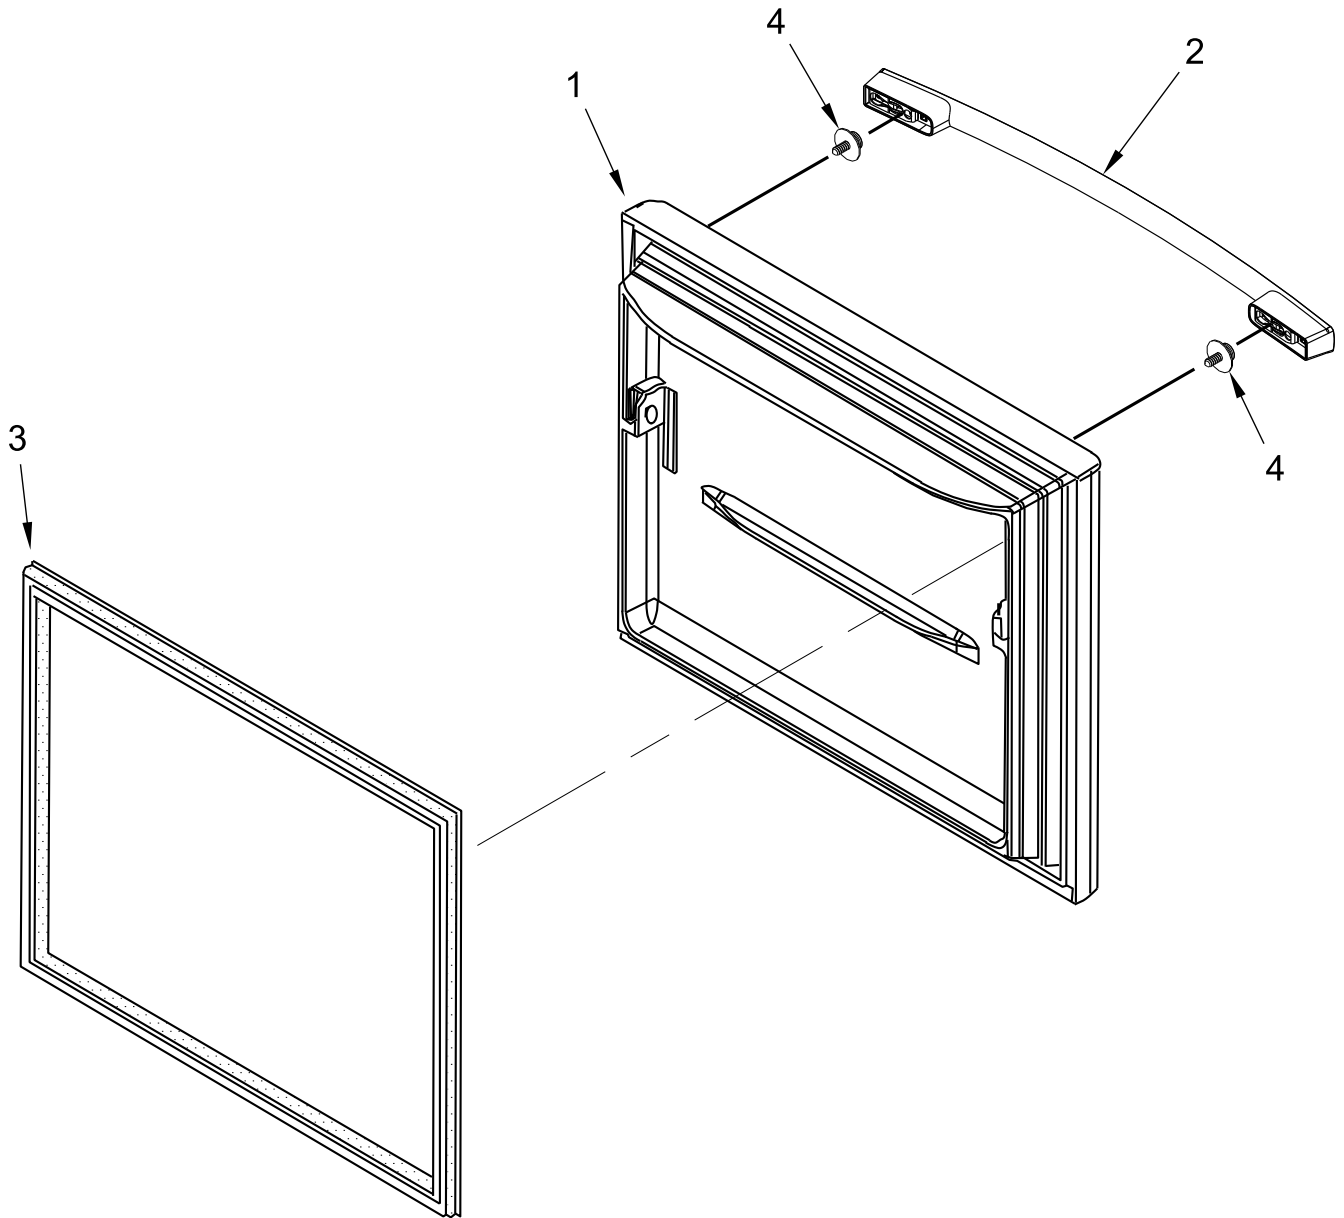

FREEZER LINER PARTS

<u>Illus.</u> <u>No.</u>	<u>Part No.</u>	<u>Description</u>	<u>Illus.</u> <u>No.</u>	<u>Part No.</u>	<u>Description</u>	<u>Illus.</u> <u>No.</u>	<u>Part No.</u>	<u>Description</u>
1		Liner (Not A Serviceable Part)	13		Bracket, Door	22	13024803	Grille, Freezer Air
2	A3189392	Gasket, Foam		W10330991	Left Hand	23	13057901	Shroud, Evaporator
3	12002497	Gear		W10330993	Right Hand	24	2169142	Blade, Fan
4		Rack, Side	14	W10277025	Module, Light	25	W10150583	Grommet, Fan Motor
	W10516603	Left Hand	15	13058002	Clip, Evaporator Motor	26	13062901	Evaporator, Motor
	W10516602	Right Hand	16	12466105	Switch, Light	27	W10585187	Funnel, Drain
5	12812902WD	Shaft, Rack	17	12990501	Screw	28	M0500703	Seal
6	12570701	Socket, Light	18		Bracket, Basket	29	B8381501	Gasket, Drain
7	12932103	Guide, Fill Tube		W10280608	Left Hand	30	W10157765	Diverter, Air
8	12990521	Screw		W10280613	Right Hand	31	12815301	Cover, Thermistor
9	W10565137	Lamp, LED	19	W10120018	Slide, Door	33	12791409SP	Thermistor
10	W10277466	Foil, Housing	20	A3189395	Gasket, Foam			
11	W10308415	Cover, Evaporator	21		Adapter, Slide			
12	12990101	Screw		W10284684	Left Hand			
				W10284685	Right Hand			

FREEZER DOOR PARTS