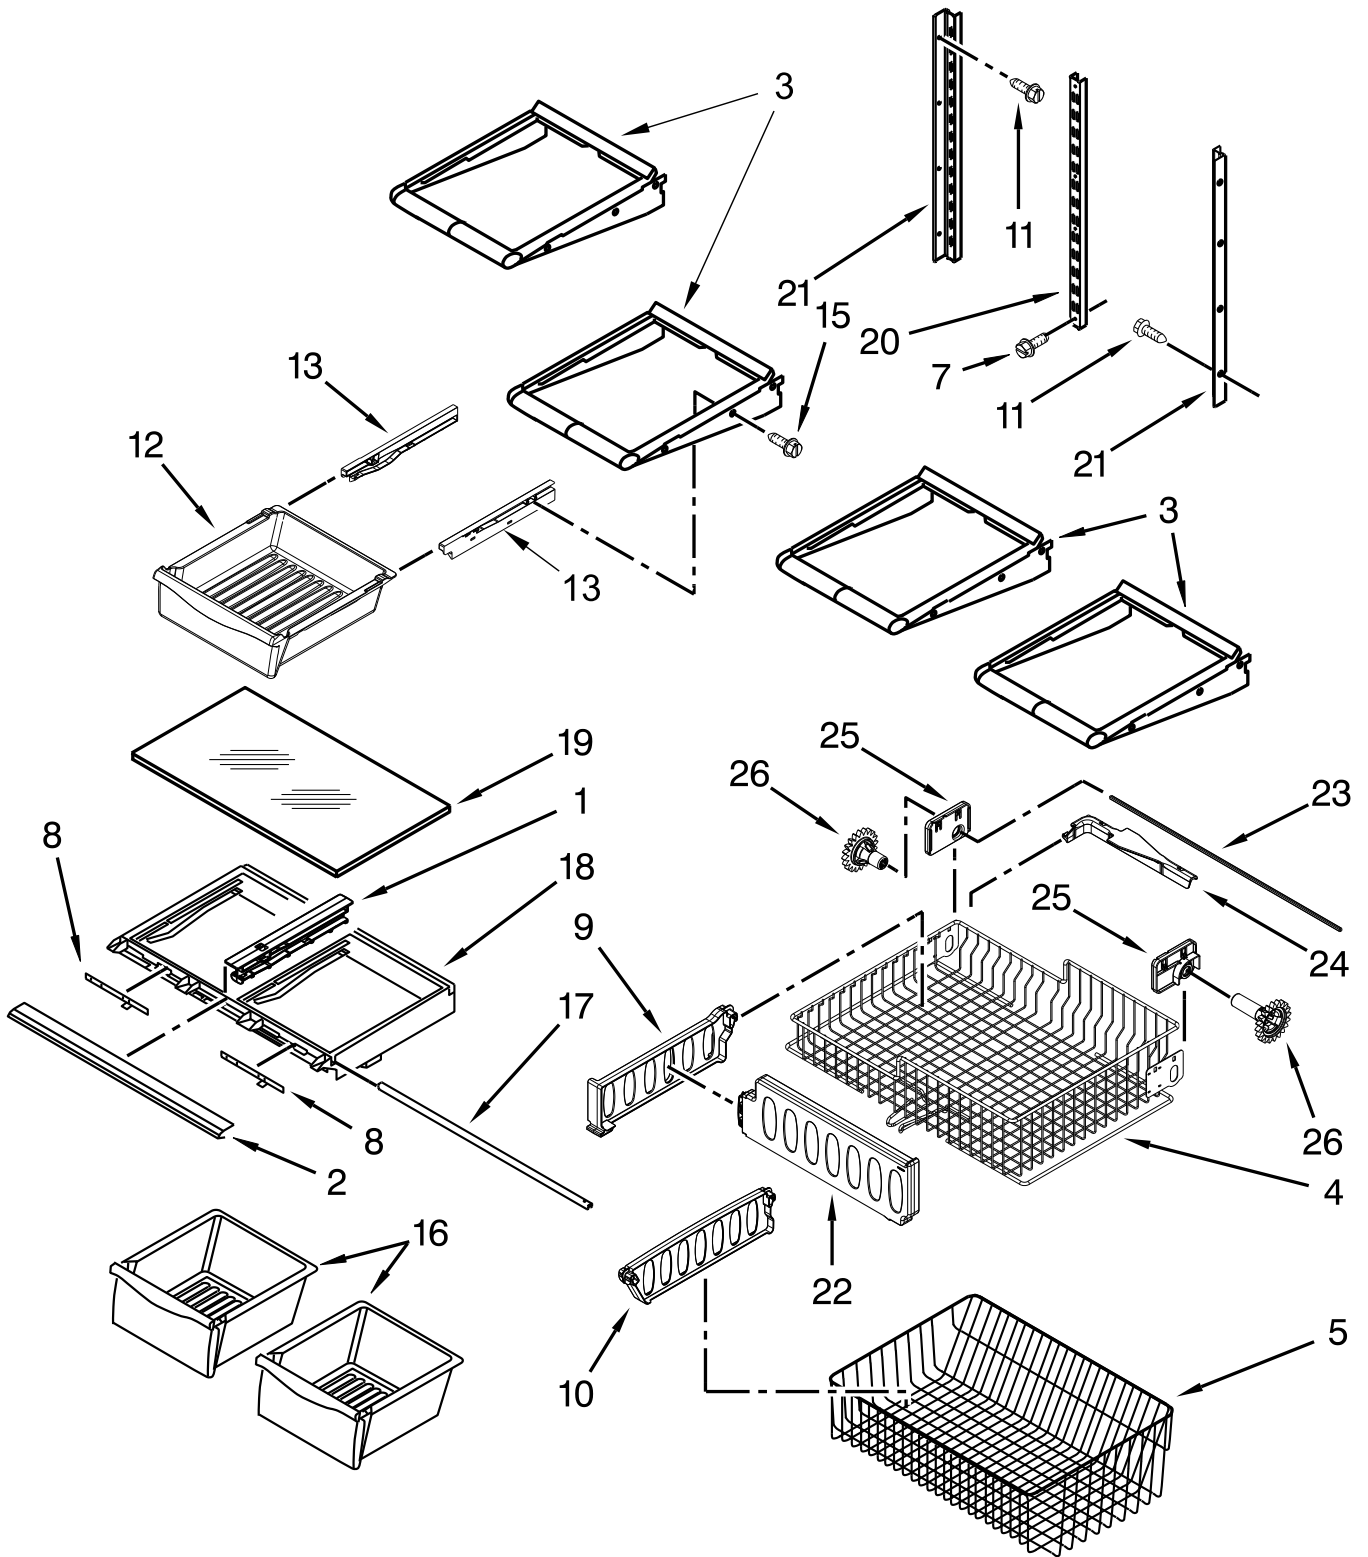

SHELF PARTS

SHELF PARTS

<u>Illus.</u> <u>No.</u>	<u>Part No.</u>	<u>Description</u>	<u>Illus.</u> <u>No.</u>	<u>Part No.</u>	<u>Description</u>	<u>Illus.</u> <u>No.</u>	<u>Part No.</u>	<u>Description</u>
1	12530701N	Rail, Center Crisper	12	12656404V	Pan, Deli	23	12812905WD	Shaft, Rack
2	W10231482	Trim, Crisper	13		Glide	24	W10149389N	Lift, Bail Arm
3	12463509V	Shelf		12656601V	Left Hand	25		Mount-Gear
4	W10348238	Basket, Upper		12656602V	Right Hand		W10348260	Right Hand
5	W10503183	Basket, Freezer (Lower)	15	12990302V	Screw		W10348259	Left Hand
7	W10215666	Screw	16	12530505N	Pan, Crisper	26		Gear
8	12530805SP	Slide, Humidity Control	17	12227303WD	Brace, Crisper Cover		W10474715	Right Hand
9	W10241046	Divider, Basket (Upper)	18	W10568041	Frame, Crisper		W10474716	Left Hand
10	W10146440	Divider, Lower Basket	19	12204822N	Glass, Crisper			
11	12990513	Screw	20	W10273463	Ladder, Center			
			21	W10251969	Ladder, Side			
			22	W10311695	Divider, Upper