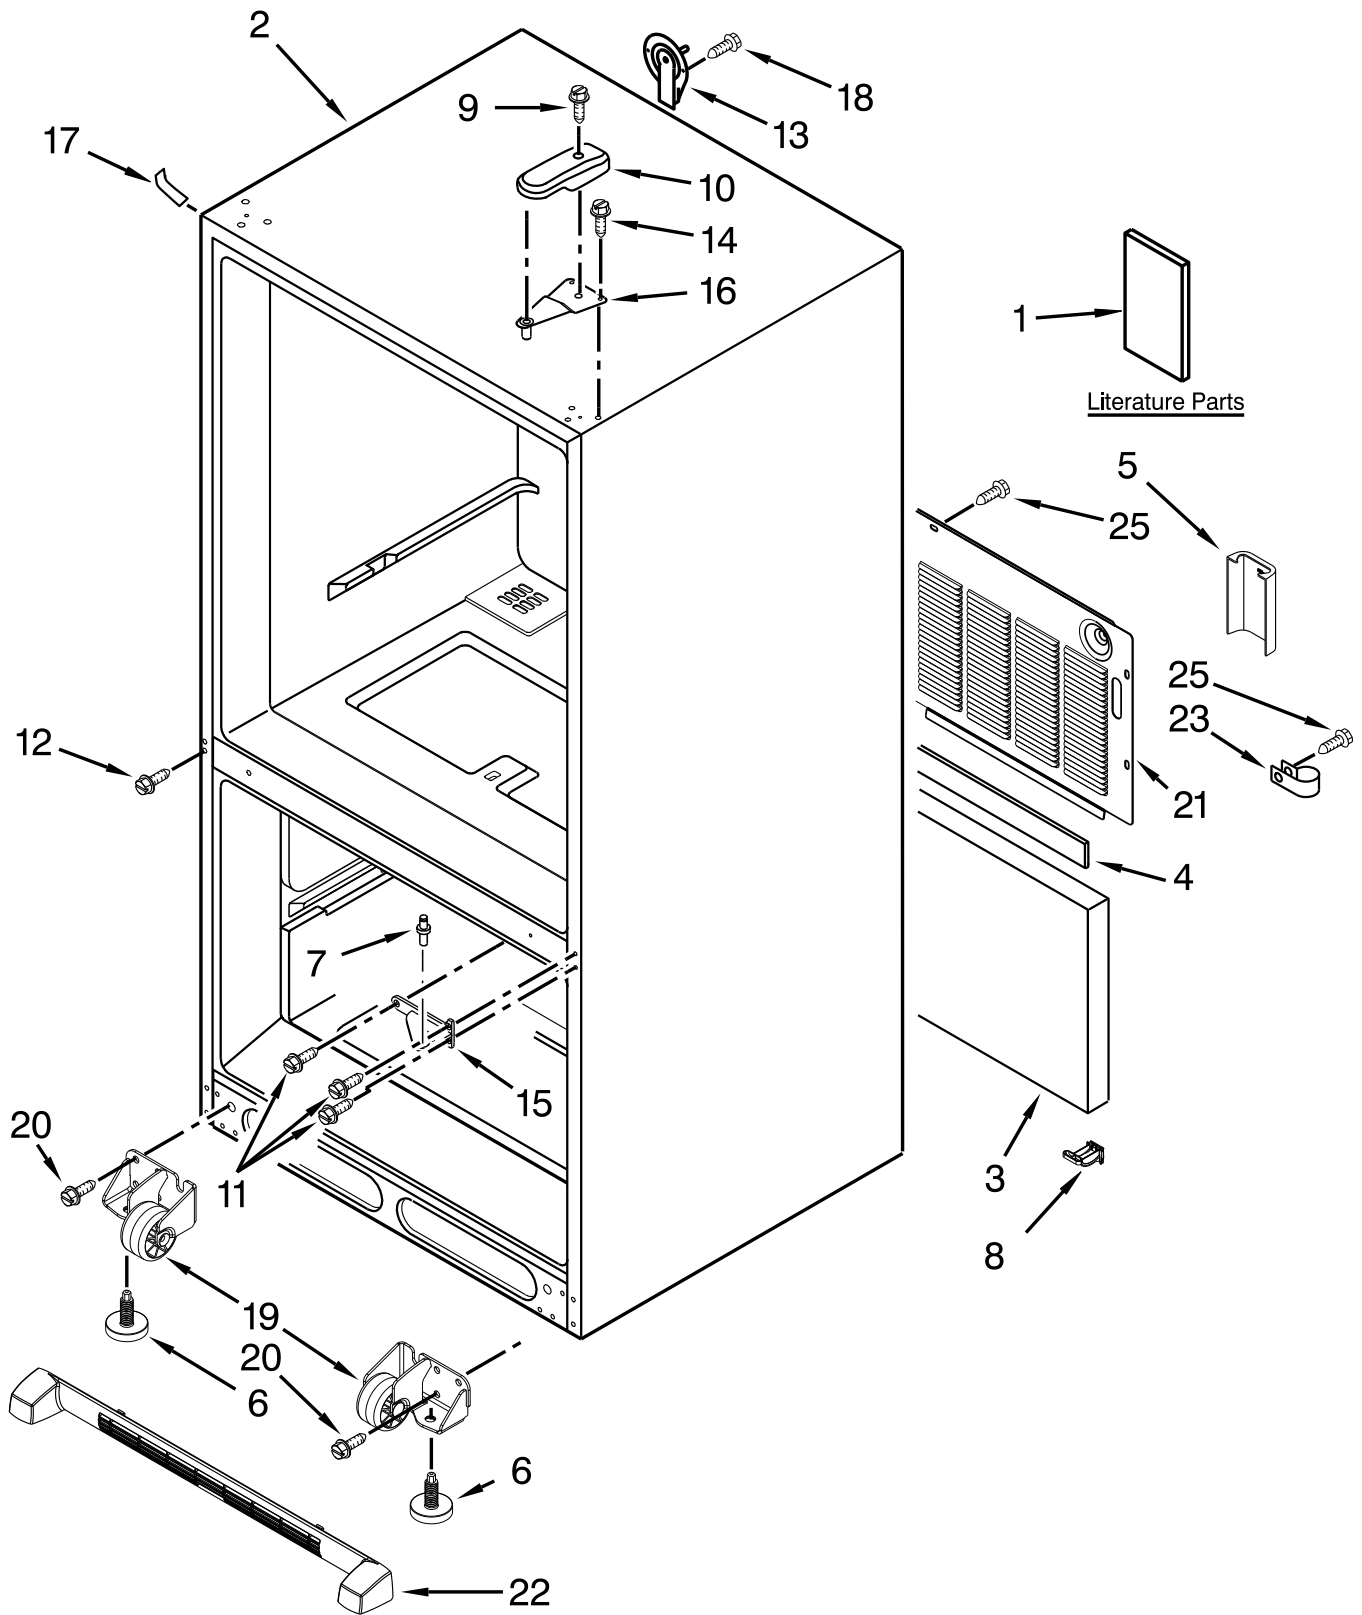

REFRIGERATOR

MODELS:

WRB322DMBW00 (White)
WRB322DMBB00 (Black)
WRB322DMBM00 (Monochromatic Stainless)

CABINET PARTS

CABINET PARTS

<u>Illus. No.</u>	<u>Part No.</u>	<u>Description</u>
1		Literature Parts
	W10597594	Use & Care Guide
	W10640092	Energy Guide
	W10517966	Tech Sheet
2		Cabinet (Not a Servicable Part)
3	12820505	Insulation
4	B5759655	Gasket
5	W10208592	Cover, Valve
6	W10141622	Brake, Roller
7	10351006	Pin, Center Hinge
8	W10485986	Guide, Waterline
9	12992602	Screw
10		Cover, Hinge
	12477601W	White
	12477601B	Black
	12477601AP	Grey
11	12990101	Screw

<u>Illus. No.</u>	<u>Part No.</u>	<u>Description</u>
12	12990521	Screw
13	12726003	Cover, Water Line
14	12992403	Screw
15		Hinge, Center
	12607103WD	White
	12607104ED	Black
	12607103AP	Grey
16		Top Hinge
	12566606ED	Right Hand
17		Cover, Corner
	12587703W	White
	12587703B	Black
	12587703AP	Grey
18	12990504	Screw
19		Roller Assembly
	W10515763	Left Hand
	W10515762	Right Hand
20	12991302	Screw

<u>Illus. No.</u>	<u>Part No.</u>	<u>Description</u>
21	W10210979	Cover, Unit
22		Grille, Toe
	W10534161N	White
	W10534162N	Black
	W10534160N	Grey
23	M0108107	Clamp, Tube
25	12990511	Screw

FREEZER LINER PARTS