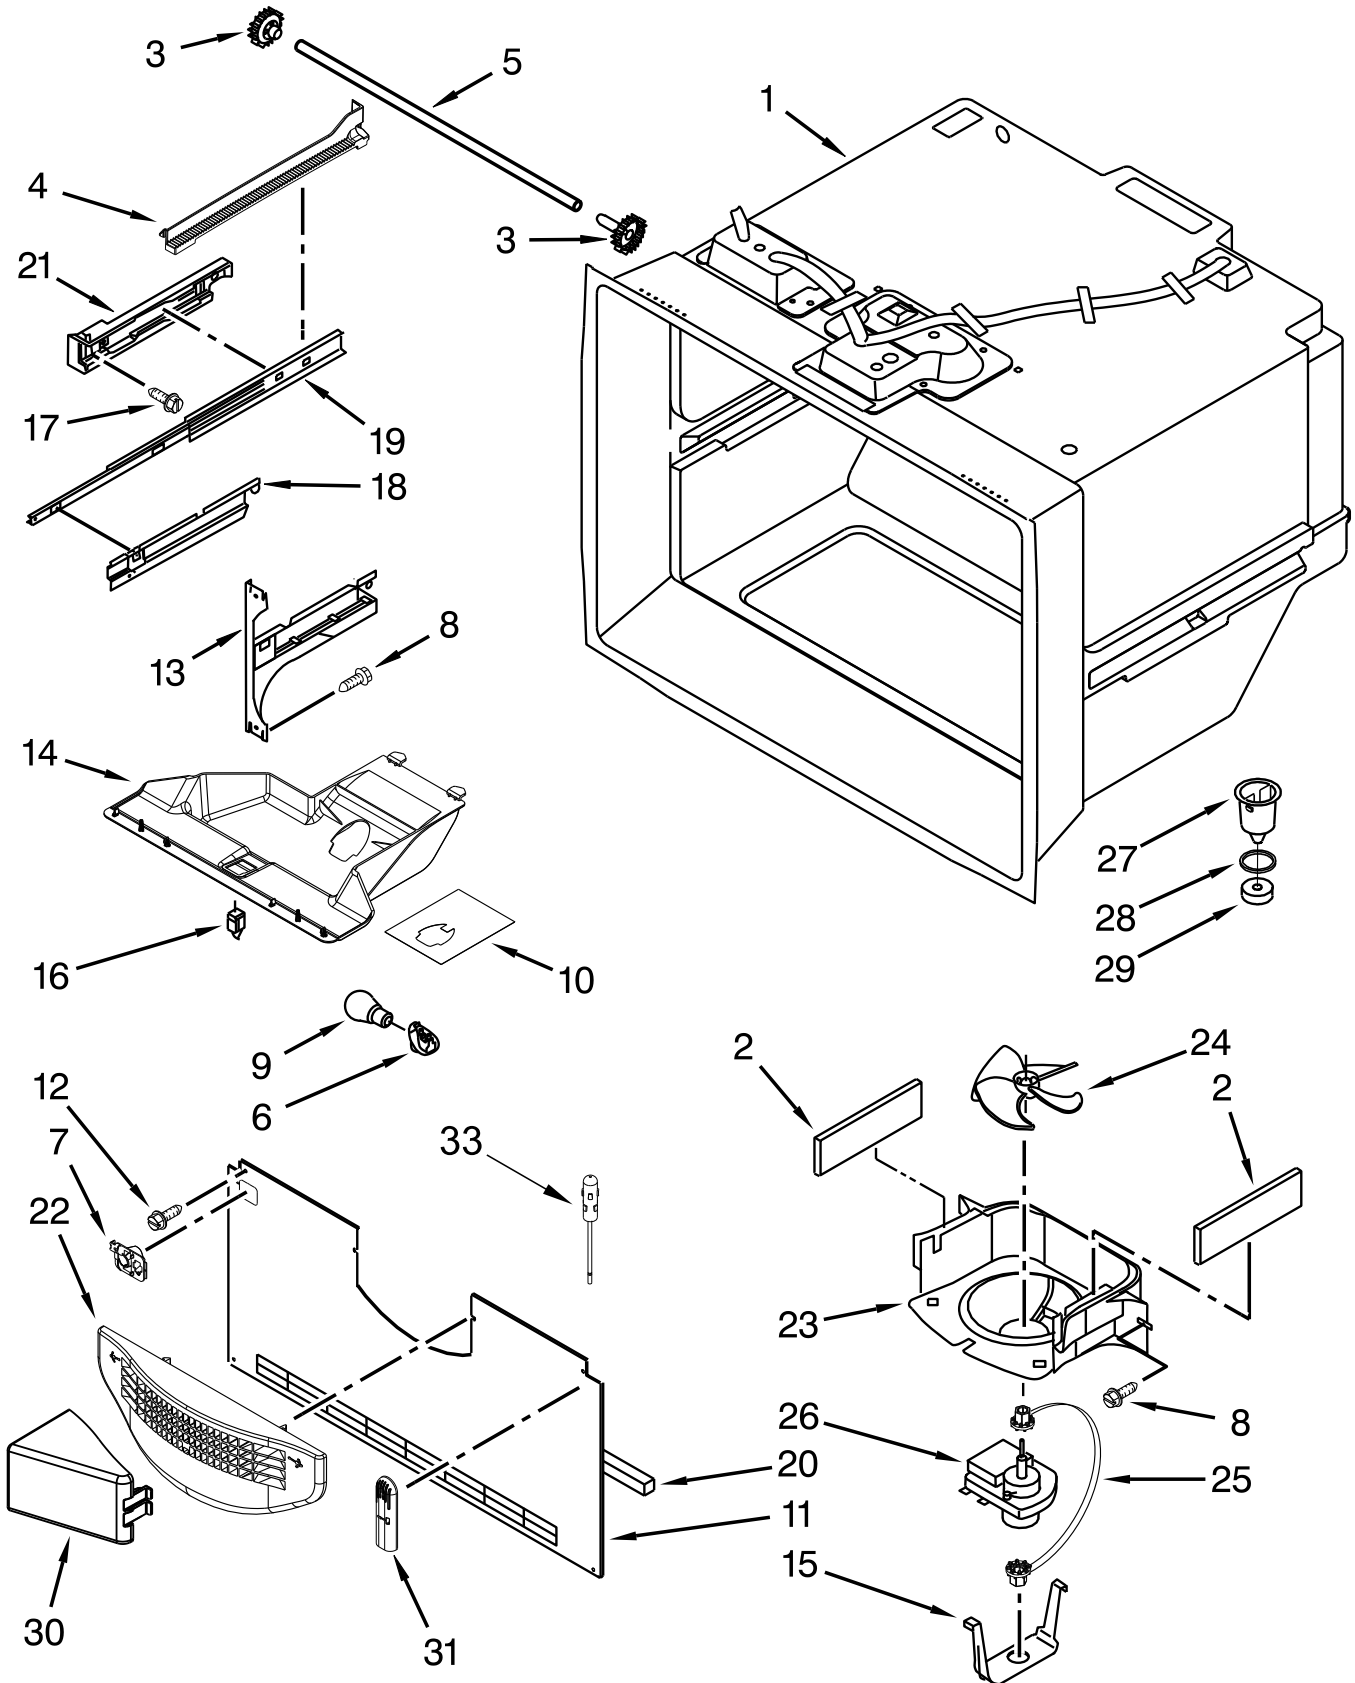

REFRIGERATOR

MODELS:

WRB322DMBW00 (White)
WRB322DMBB00 (Black)
WRB322DMBM00 (Monochromatic Stainless)

CABINET PARTS

CABINET PARTS

<u>Illus. No.</u>	<u>Part No.</u>	<u>Description</u>
1		Literature Parts
	W10597594	Use & Care Guide
	W10640092	Energy Guide
	W10517966	Tech Sheet
2		Cabinet (Not a Servicable Part)
3	12820505	Insulation
4	B5759655	Gasket
5	W10208592	Cover, Valve
6	W10141622	Brake, Roller
7	10351006	Pin, Center Hinge
8	W10485986	Guide, Waterline
9	12992602	Screw
10		Cover, Hinge
	12477601W	White
	12477601B	Black
	12477601AP	Grey
11	12990101	Screw

<u>Illus. No.</u>	<u>Part No.</u>	<u>Description</u>
12	12990521	Screw
13	12726003	Cover, Water Line
14	12992403	Screw
15		Hinge, Center
	12607103WD	White
	12607104ED	Black
	12607103AP	Grey
16		Top Hinge
	12566606ED	Right Hand
17		Cover, Corner
	12587703W	White
	12587703B	Black
	12587703AP	Grey
18	12990504	Screw
19		Roller Assembly
	W10515763	Left Hand
	W10515762	Right Hand
20	12991302	Screw

<u>Illus. No.</u>	<u>Part No.</u>	<u>Description</u>
21	W10210979	Cover, Unit
22		Grille, Toe
	W10534161N	White
	W10534162N	Black
	W10534160N	Grey
23	M0108107	Clamp, Tube
25	12990511	Screw

FREEZER LINER PARTS