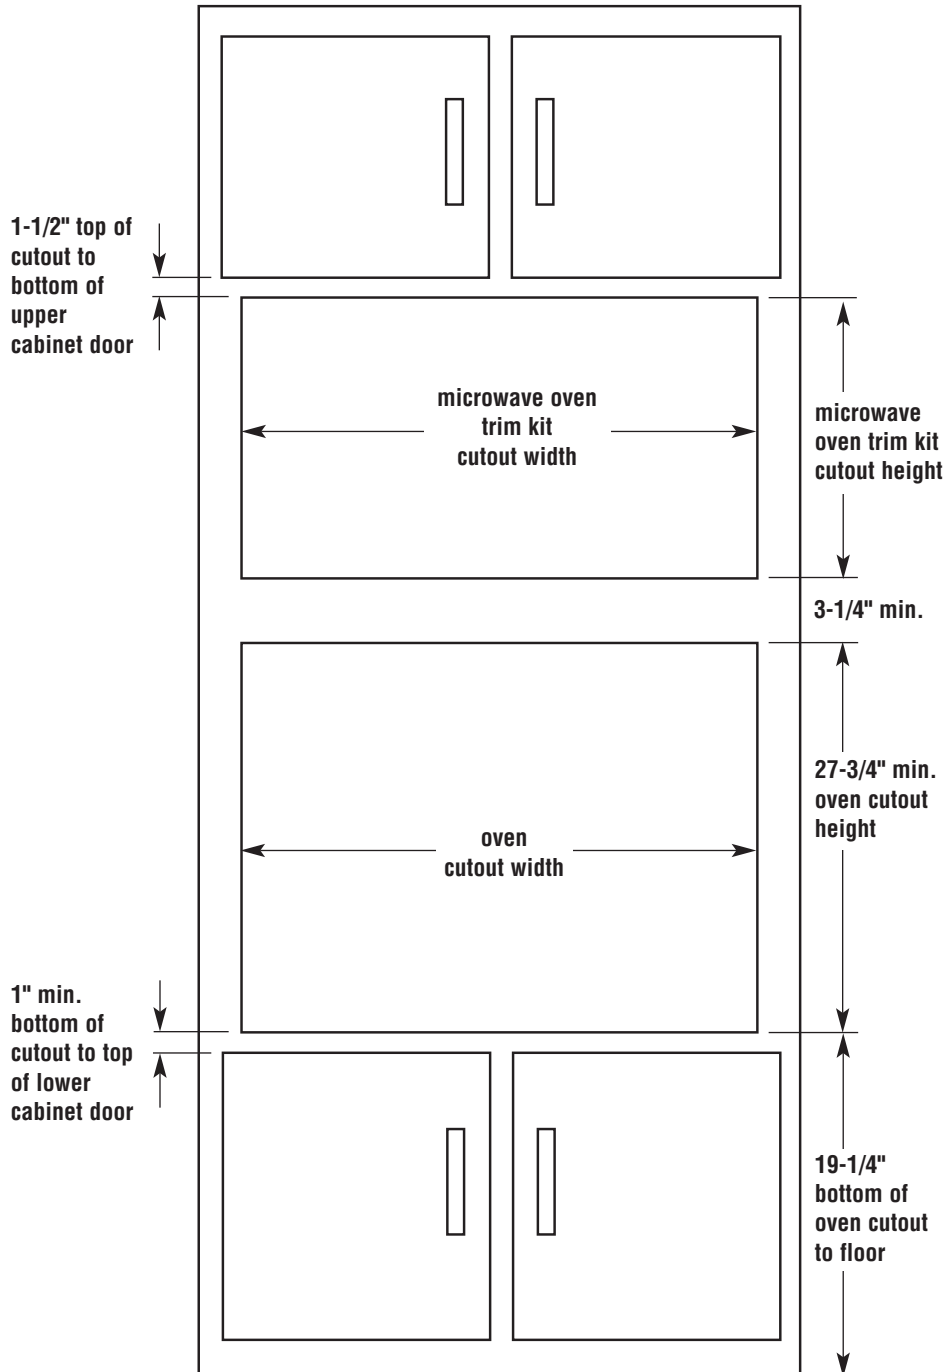

Approved for U.S. only

Cutout Dimensions for Microwave Oven Trim Kit

See your dealer for a list of built-in oven, microwave oven and trim kit combinations.

Important: Observe all governing codes and ordinances.

Microwave Oven Trim Kit cutout dimensions

Model Number	Height	Width
MK6127X	15-3/4"	24-1/2"
MK6124X	15-3/4"	22-1/2"
MK6120X	15-3/4"	28-1/2"
MK8137X	17-1/4"	24-1/2"
MK8130X	17-1/4"	28-1/2"
MK9167X	16-3/4"	24-1/2"
MK9160X	16-3/4"	28-1/2"

Oven cutout dimensions

Oven Size	Width
24"	22-1/2"
27"	25-1/2"
30"	28-1/2"

Overall cabinet dimension

Height 84"
 Depth 23-3/4" min.
 Width 33" min.